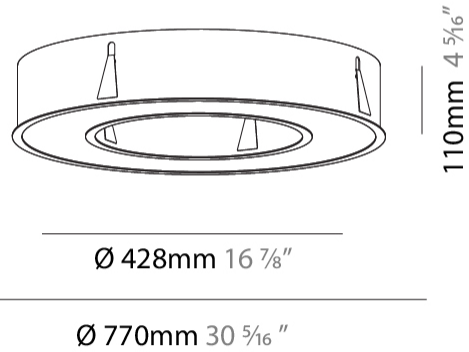

#### PHYSICAL

Shape: Round
Diameter (mm): 770
Diameter (in): 30 <sup>5</sup> / <sub>16</sub>
Height (mm): 110
Height (in): 4 <sup>5</sup> / <sub>16</sub>
Min. Recessing Depth (mm): 120
Min. Recessing Depth (in): 4 <sup>3</sup> / <sub>4</sub>
Light Distribution: Direct
Weight (kg): 9.285
Weight (lbs): 20.47
Diffuser: PMMA - Opal or Micro-Prism
Fixture Finish: SSR / BKV / CWI / CRY / HAB / UFT / ITA / RUA / FTG / MYG / LOD / PUS / FRO / FUP / KIA / POP / BLS / SPG / MEY / GOH / GUM / CHC / COM / ABZ / JAG / OBR / MOS / ROR
Fixture Material: Aluminum
Cut-out Measurements: 760mm / 29 15/16" x 440mm / 17 5/16"

#### RATINGS AND CERTIFICATIONS

Certified By: Certified for North American Standards
IP rating: IP20

760mm x 440mm  
29 15/16" x 17 5/16"

120mm  
4 3/4"

10 - 15mm  
3/8" - 9/16"

A37500-

PROJECT \_\_\_\_\_

TYPE \_\_\_\_\_

#### PHYSICAL

Shape: Round
Diameter (mm): 970
Diameter (in): 38 <sup>3</sup> / <sub>16</sub>
Height (mm): 110
Height (in): 4 <sup>5</sup> / <sub>16</sub>
Min. Recessing Depth (mm): 120
Min. Recessing Depth (in): 4 <sup>3</sup> / <sub>4</sub>
Light Distribution: Direct
Weight (kg): 11.164
Weight (lbs): 24.61
Diffuser: PMMA - Opal or Micro-Prism
Fixture Finish: SSR / BKV / CWI / CRY / HAB / UFT / ITA / RUA / FTG / MYG / LOD / PUS / FRO / FUP / KIA / POP / BLS / SPG / MEY / GOH / GUM / CHC / COM / ABZ / JAG / OBR / MOS / ROR
Fixture Material: Aluminum
Cut-out Measurements: 960mm / 37 13/16" x 640mm / 25 3/16"